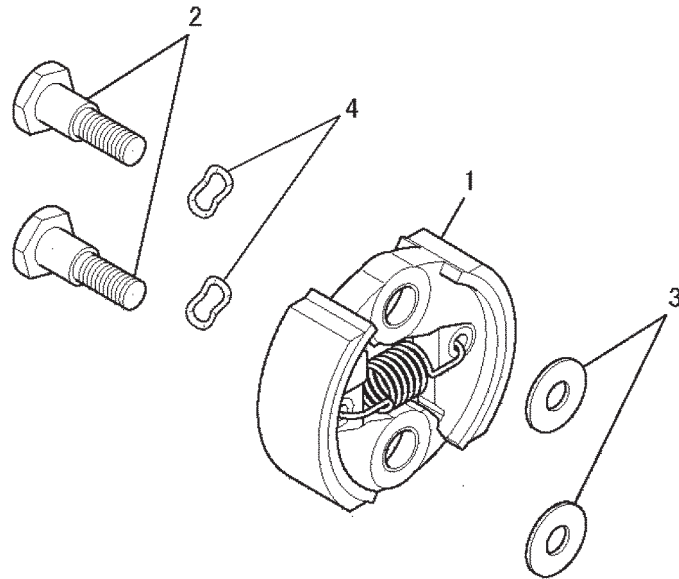

AHT2870M

TLE27FD-145

CLUTCH SYSTEM

REF NO	PART NO	DESCRIPTION	QTY	NOTES
01	TLE27015	CLUTCH	1	
02	TLE24047	BOLT-CLUTCH	2	
03	TLE24048	WASHER	2	
04	TLE23059	WASHER	2