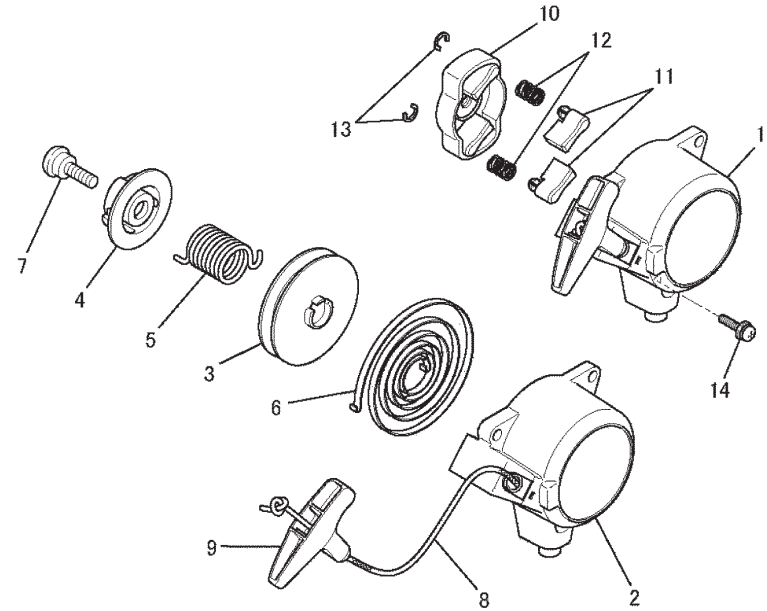

AHT2870M

TLE27FD-145

RECOIL STARTER SYSTEM

REF NO	PART NO	DESCRIPTION	QTY	NOTES
01	TLE24049	RECOIL-STARTER	1	
02	TLE24049-1	CASE-STARTER	1	
03	TLE24049-2	REEL	1	
04	TLE24049-3	CAM	1	
05	TLE24049-4	SPRING	1	
06	TLE23060-4	SPRING	1	
07	TLE23060-6	SCREW	1	
08	TLE24049-5	ROPE-STARTER	1	
09	TLE24049-6	KNOB	1	
10	TLE24050	PULLEY-STARTER	1	
11	TLE24050-1	RATCHET	2	
12	TLE24050-2	SPRING-RETURN	2	
13	TLE24050-3	SNAP-RING	2