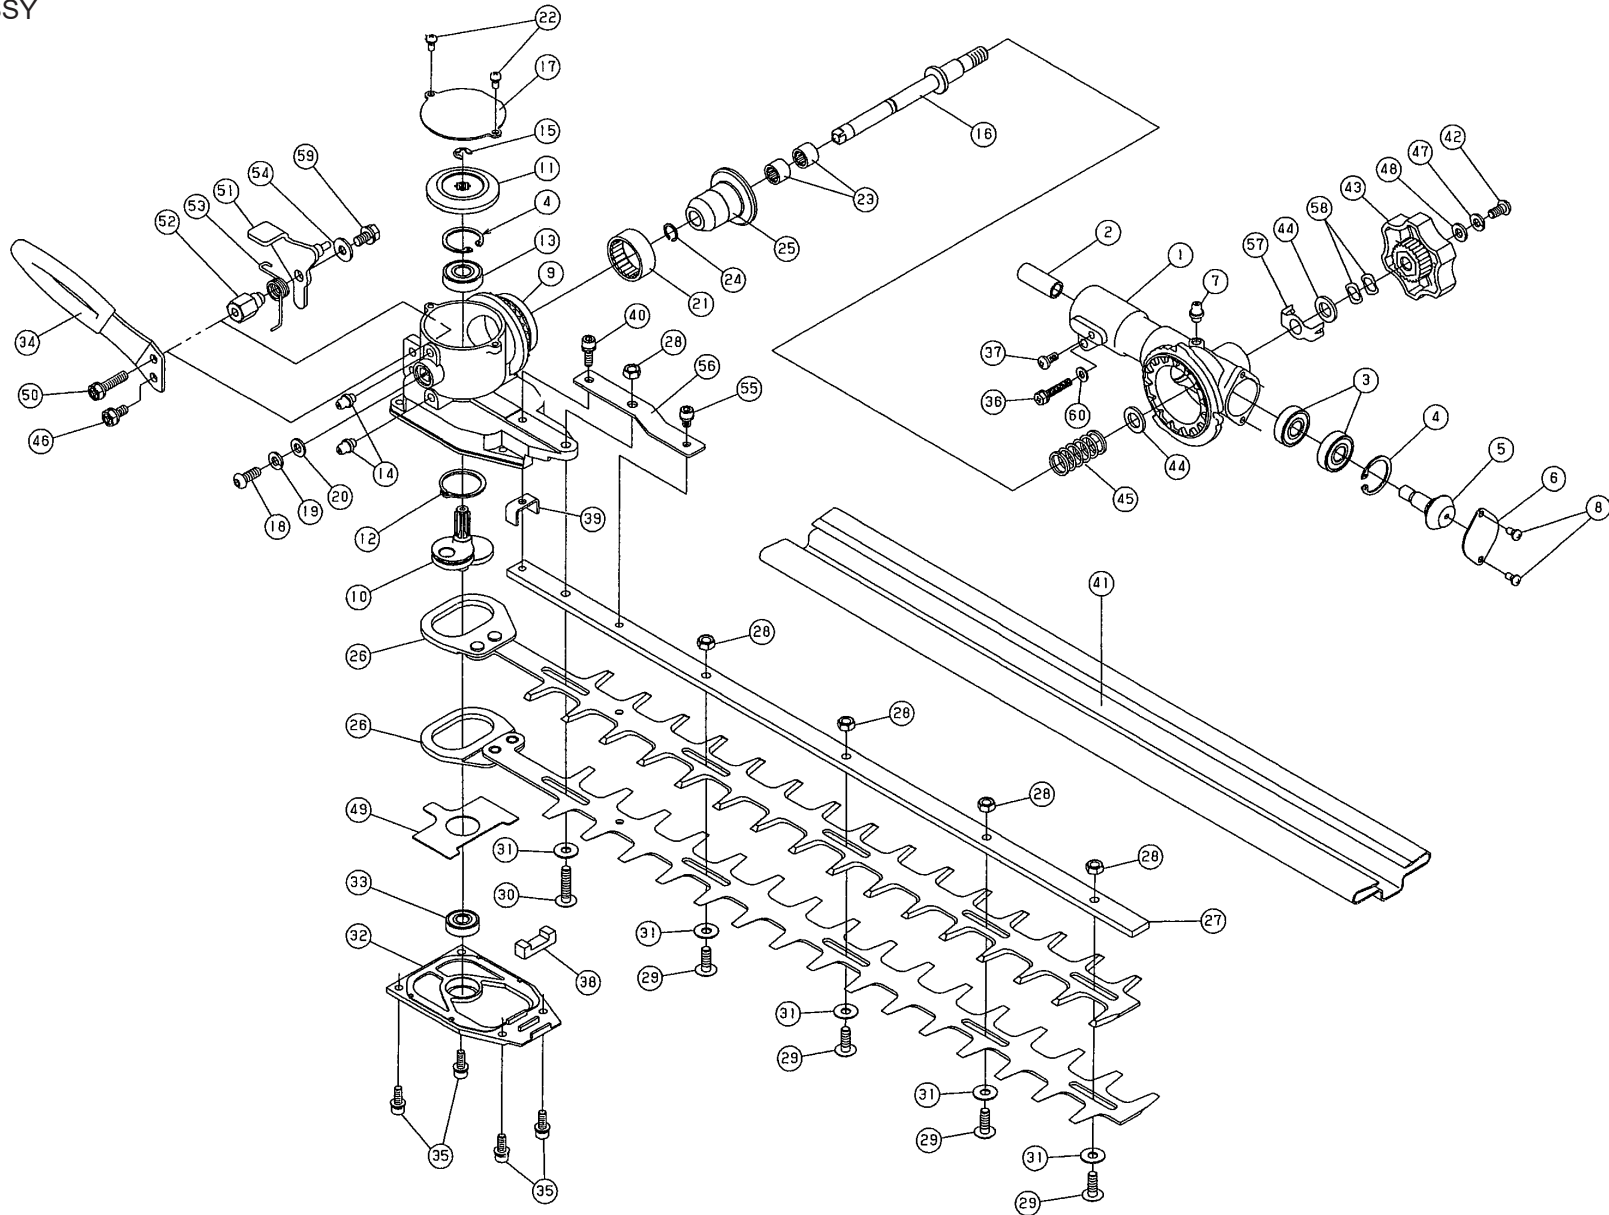

AHT2870M

BLADE ASSY

TLE27FD-145

AHT2870M

TLE27FD-145

BLADE ASSY

REF NO	PART NO	DESCRIPTION	QTY	NOTES
01	AH27001	CASE-JOINT	1	
02	AH26042	JOINT-7X7X0.25	1	
03	92045-2242	BEARING-BALL, 6000ZZ	1	
04	AH26012	RING-SNAP 26	2	
04	AH26012	RING-SNAP 26	2	
05	AH27005	BEVEL GEAR 1.5-14	1	
06	AH27006	BLIND PLATE, C	1	
07	PW27526	GREASE FITTING M6X1.0	1	
08	224AA0408	SCREW-PAN-WP-CROSS 4X8	1	
09	AH27009	GEAR CASE	1	
10	AH27010	CAM SHAFT 28 46.85	1	
11	AH27011	BEVEL GEAR 1.5-32	1	
12	AH26026	SNAP RING-28	1	
13	PW23003	BEARING (6000RU)	1	
14	PW27526	GREASE FITTING M6X1.0	1	
15	PW24015-14	E-RING	1	
16	AH27016	SHAFT	1	
17	AH27017	BLIND PLATE-B	1	
18	AH27018	BUTTON SCREW-6x16	1	
19	SW006	WASHER-SPRING 6MM	1	
20	FW006	WASHER 6MM	1	
21	AH27021	NEEDLE ROLLER BEARING L	1	
22	224AA0408	SCREW-PAN-WP-CROSS 4X8	1	
23	AH27023	NEEDLE ROLLER BEARING S	2	
24	PW24043	RING-SNAP #10	1	
25	AH27025	BEVEL GEAR 1.5-14X27	1	
26	AHT-270	BLADE	2	
27	AH27027	BAR-BLADE	1	
28	AH26022	U-NUT 6MM	5	
29	AH26032	SCREW-BLADE 17	4	
30	AH27030	SCREW-BLADE 26	1	
31	AH26030	WASHER-SLIDE	5	
32	AH27032	COVER	1	
33	AH26018	BEARING-BALL 608UU	1	
34	AH27034	HANDLE 30B	1	

BLADE ASSY

REF NO	PART NO	DESCRIPTION	QTY	NOTES
35	AH27035	SOCKET SCREW-5x14	4	
36	B05X25W	BOLT W/WASHERS 5X25	1	
37	AH27036	SCREW-5x12	1	
38	AH27037	GREASE KEEPER	1	
39	AH27038	PLATE-GUIDE	1	
40	AH27039	SOCKET SCREW-5x16	1	
41	AH26048	COVER-BLADE	1	
42	AH27041	BUTTON SCREW-6x12	1	
43	AH27042	GRIP	1	
44	AH27043	WASHER-SMALL-10	2	
45	AH27044	SPRING 1.6x16. 5X37. 5	1	
46	186B0612	BOLT 6X12 W/WASHER	1	
47	SW006	WASHER-SPRING 6MM	1	
48	AH27047	WASHER-6	1	
49	AH27048	PLATE	1	
50	B06X20W	BOLT W/WASHERS 6X20	1	
51	AH27050	LEVER	1	
52	AH27051	BUSH L	1	
53	AH27052	SPRING 1.6x10.8	1	
54	AH27053	WASHER 6x1.6	1	
55	AH27054	SOCKET SCREW 5x8	1	
56	AH27055	PLATE-SUPPORT	1	
57	AH27056	SPRING-PLATE	1	
58	AH27057	SPRING-WAVE, 10	2	
59	AH27058	BOLT W/WASHER-6x16	1	
60	SFW005	WASHER 5MM	1