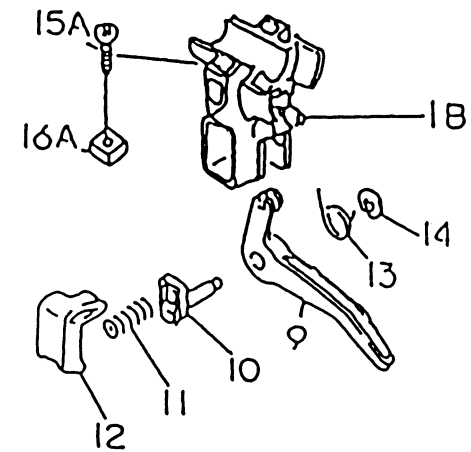

AHT2870M

TLE27FD-145

THROTTLE LEVER

REF NO	PART NO	DESCRIPTION	QTY	NOTES
	PW24015A	THROTTLE LEVER ASSY	1	
01A	PW24015-01A	BODY-UPPER	1	
01B	PW24015-01B	BODY-LOWER	1	
02	PW24015-02	SWITCH	1	
03	PW24015-03	COVER	1	
04	PW24015-04	SPRING	1	
05	PW24015-05	SCREW 3X8	1	
06	PW24015-06	PLATE-GROUND R	1	
07	PW24015-07	PLATE-GROUND L	1	
08	PW24015-05	SCREW 3X8	2	
09	PW24015-09	LEVER	1	
10	PW24015-10	SHAFT	1	
11	PW24015-11	SPRING	1	
12	PW24015-12	STOPPER	1	
13	PW24015-13	SPRING-RETURN	1	
14	PW24015-14	E-RING	1	
15A	214B0520	SCREW 5X20	2	
16A	311B0500	NUT 5MM	2