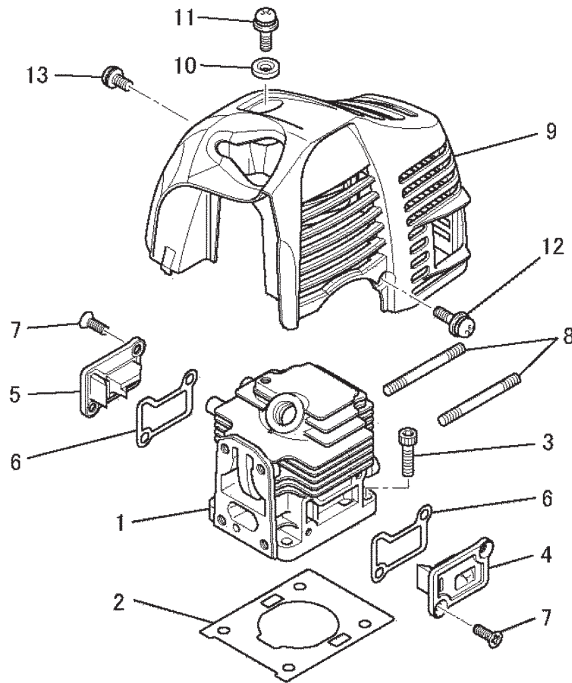

AHT2870M

TLE27FD-145

CYLINDER, TOP COVER SYSTEM

REF NO	PART NO	DESCRIPTION	QTY	NOTES
01	TLE27005	CYLINDER	1	
02	TLE24012	GASKET-CYLINDER	1	
03	TLE23016	BOLT-SCH	4	
04	TLE24013	COVER	1	
05	TLE24014	COVER	1	
06	TLE24015	GASKET	2	
08	TLE23021	BOLT-STUD	2	
09	TLE27006	COVER-TOP	1	
10	TLE24018	WASHER	1	
11	TLE23024	SCREW & WASHER	1	
13	TLE23025	SCREW & WASHER	1