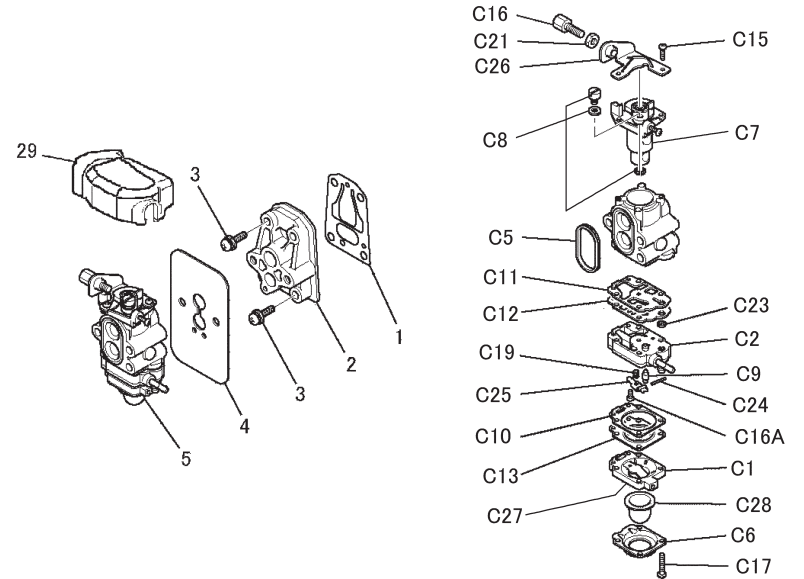

## CARBURETOR SYSTEM

REF NO	PART NO	DESCRIPTION	QTY	NOTES
01	TLE24033	GASKET-INSULATOR	1	
02	TLE24034	INSULATOR	1	
03	TLE23044	SCREW & WASHER	4	
04	TLE27012	GASKET-CARBURETOR	1	
05	TLE27C00-M	CARBURETOR ASSY	1	
29	THCVR	DUST COVER	1	
C01	TF22C01	BODY ASSY-AIR PURGE	1	
C02	TF22C02	BODY ASSY-PUMP	1	
C05	TH26C05Z	O-RING	1	
C06	TF22C05	COVER-PRIMER PUMP	1	
C07	TF22C07	SWIVEL ASSY	1	
C09	TF22C08	VALVE-INLET NEEDLE	1	
C10	TF22C10	GASKET-METERING DIAPHRAGM	1	
C11	TEX54C11XA	GASKET-PUMP	1	
C12	TF22C13	DIAPHRAGM-PUMP	1	
C13	TJ27C13V	DIAPHRAGM ASSY-METERING	1	
C15	TF22C19	SCREW-COLLAR THROTTLE	2	
C16	TLE33C16	SCREW-CABLE ADJUST KIT	1	
C16A	TF22C20	SCREW-METERING LEVER PIN	1	
C17	TF22C18	SCREW-COVER	4	
C19	TF22C21	SPRING-METERING LEVER	1	
C21	TEX54C21XA	NUT-CABLE ADJUST	1	
C23	TF22C23	SCREEN-FUEL INLET	1	
C24	TF22C24	PIN-METERING LEVER	1	
C25	TF22C26	LEVER-METERING	1	
C26	TF22C27	BRACKET-CABLE	1	
C27	TF22C28	VALVE-CHECK	1	
C28	TF22C29	PRIMER-BULB	1	
CRK	TJ27V-CRK	CRK		