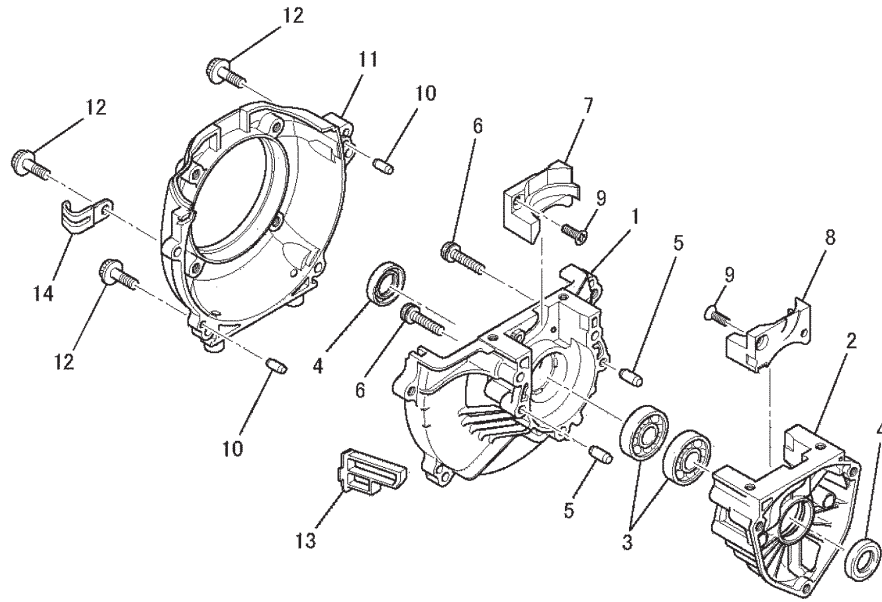

AHT2870M

TLE27FD-145

CRANKCASE SYSTEM

REF NO	PART NO	DESCRIPTION	QTY	NOTES
01	TLE27001	CASE-DRIVE	1	
02	TLE27002	CASE-STARTER	1	
03	TLE27003	BEARING-BALL	2	
04	TLE23004	OIL SEAL	2	
05	TLE23005	PIN-DOWEL	2	
06	TLE23006	SCREW & WASHER	3	
07	TLE24005	GUIDE	1	
08	TLE24006	GUIDE	1	
10	TLE23009	PIN-DOWEL	2	
11	TLE27004	CASE-FAN	1	
12	TLE24009	SCREW	4	
13	TLE24010	COVER	1	
14	TLE23012	CLAMP	1