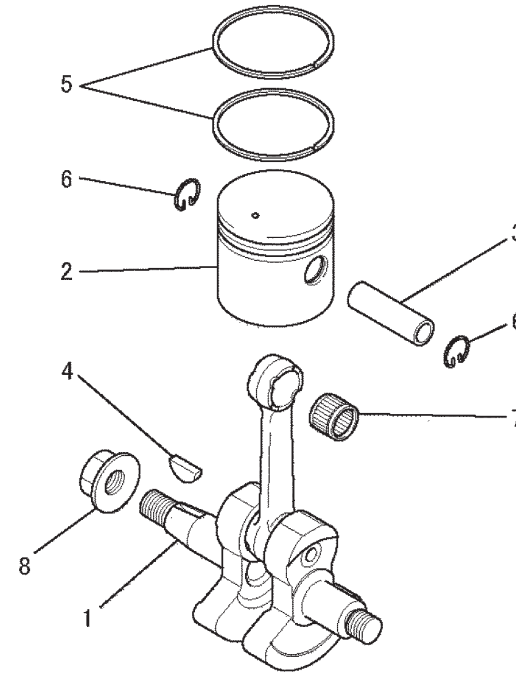

CRANKSHAFT, PISTON SYSTEM

REF NO	PART NO	DESCRIPTION	QTY	NOTES
01	TLE27007	CRANKSHAFT-ASSY	1	
02	TLE27008	PISTON	1	
03	TLE27009	PIN-PISTON	1	
04	TLE24023	KEY-WOODRUFF	1	
05	TLE27010	RING-TOP	2	
06	TLE23031	CLIP-PISTON PIN	2	
07	TLE24025	BEARING-NEEDLE	1	
08	TLE23033	NUT-CONICAL SPG	1