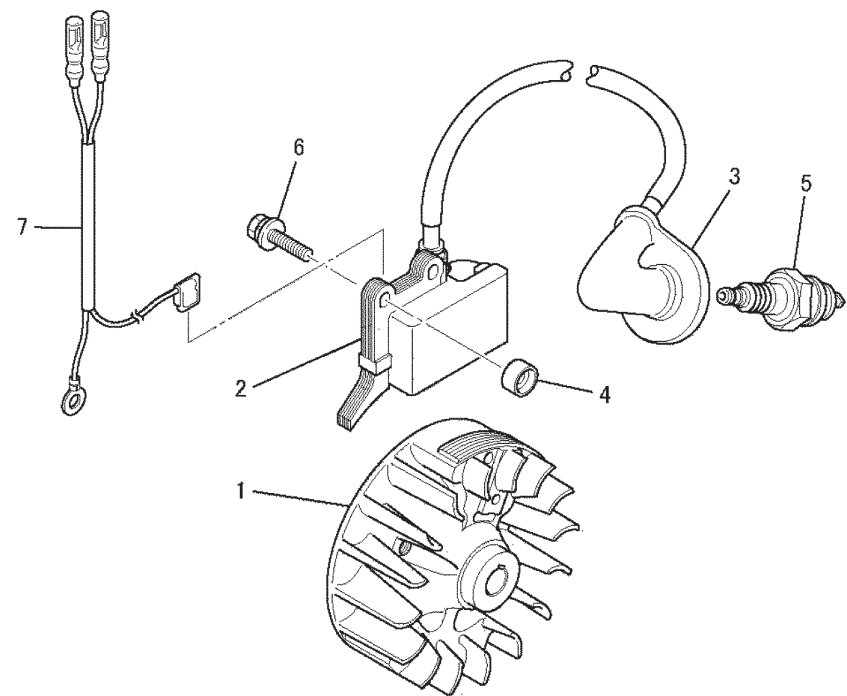

FLYWHEEL MAGNETO SYSTEM

REF NO	PART NO	DESCRIPTION	QTY	NOTES
01	TLE27011	ROTOR	1	
02	TLE24028	COIL-IGNITION	1	
03	TLE24029	CAP-PLUG	1	
04	TLE24030	WASHER	2	
05	BPMR8Y	NGK SPARK PLUG	1	
06	TLE24031	BOLT&WASHER	2	
07	TLE24032	WIRE-LEAD	1