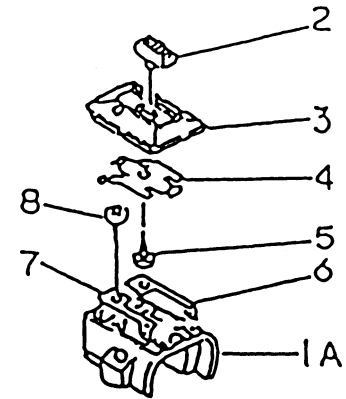

AHT2870M

TLE27FD-145

THROTTLE LEVER

REF NO	PART NO	DESCRIPTION	QTY	NOTES
	PW24015A	THROTTLE LEVER ASSY	1	
01A	PW24015-01A	BODY-UPPER	1	
01B	PW24015-01B	BODY-LOWER	1	
02	PW24015-02	SWITCH	1	
03	PW24015-03	COVER	1	
04	PW24015-04	SPRING	1	
05	PW24015-05	SCREW 3X8	1	
06	PW24015-06	PLATE-GROUND R	1	
07	PW24015-07	PLATE-GROUND L	1	
08	PW24015-05	SCREW 3X8	2	
09	PW24015-09	LEVER	1	
10	PW24015-10	SHAFT	1	
11	PW24015-11	SPRING	1	
12	PW24015-12	STOPPER	1	
13	PW24015-13	SPRING-RETURN	1	
14	PW24015-14	E-RING	1	
15A	214B0520	SCREW 5X20	2	
16A	311B0500	NUT 5MM	2