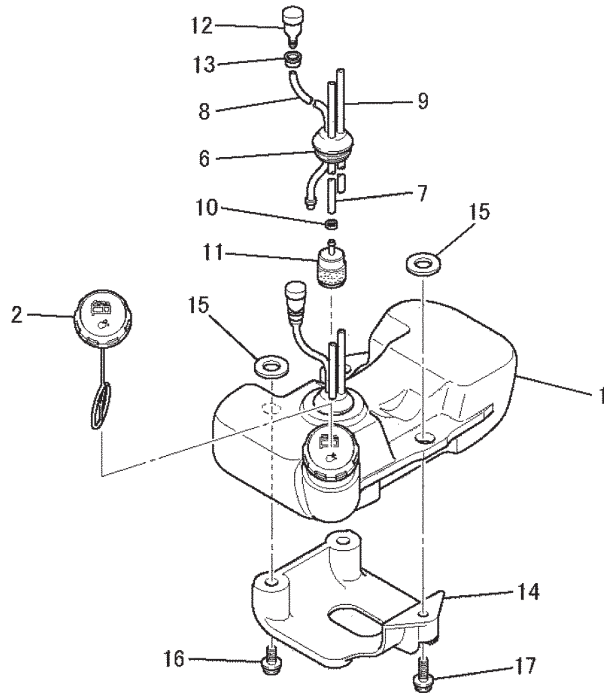

AHT2870M

TLE27FD-145

FUEL TANK SYSTEM

REF NO	PART NO	DESCRIPTION	QTY	NOTES
01	TLE27016	FUEL-TANK-ASSY	1	
02	TLE24053	TANK-CAP-ASSY	1	
06	TLE24054	GROMMET	1	
07	TLE27017	TUBE-FUEL	1	
08	TLE24056	HOSE-FUEL	1	
09	TLE24057	TUBE-FUEL	1	
10	TLE23073	CLAMP	1	
11	TF22C30	FILTER-FUEL	1	
12	TLE23093	VALVE-BREATHER	1	
13	TLE23094	CLIP	1	
14	TLE24059	STAND-ENGINE	1	
15	TLE23076	WASHER	3	
16	TLE23077	SCREW & WASHER	2	
17	TLE23078	SCREW & WASHER	1