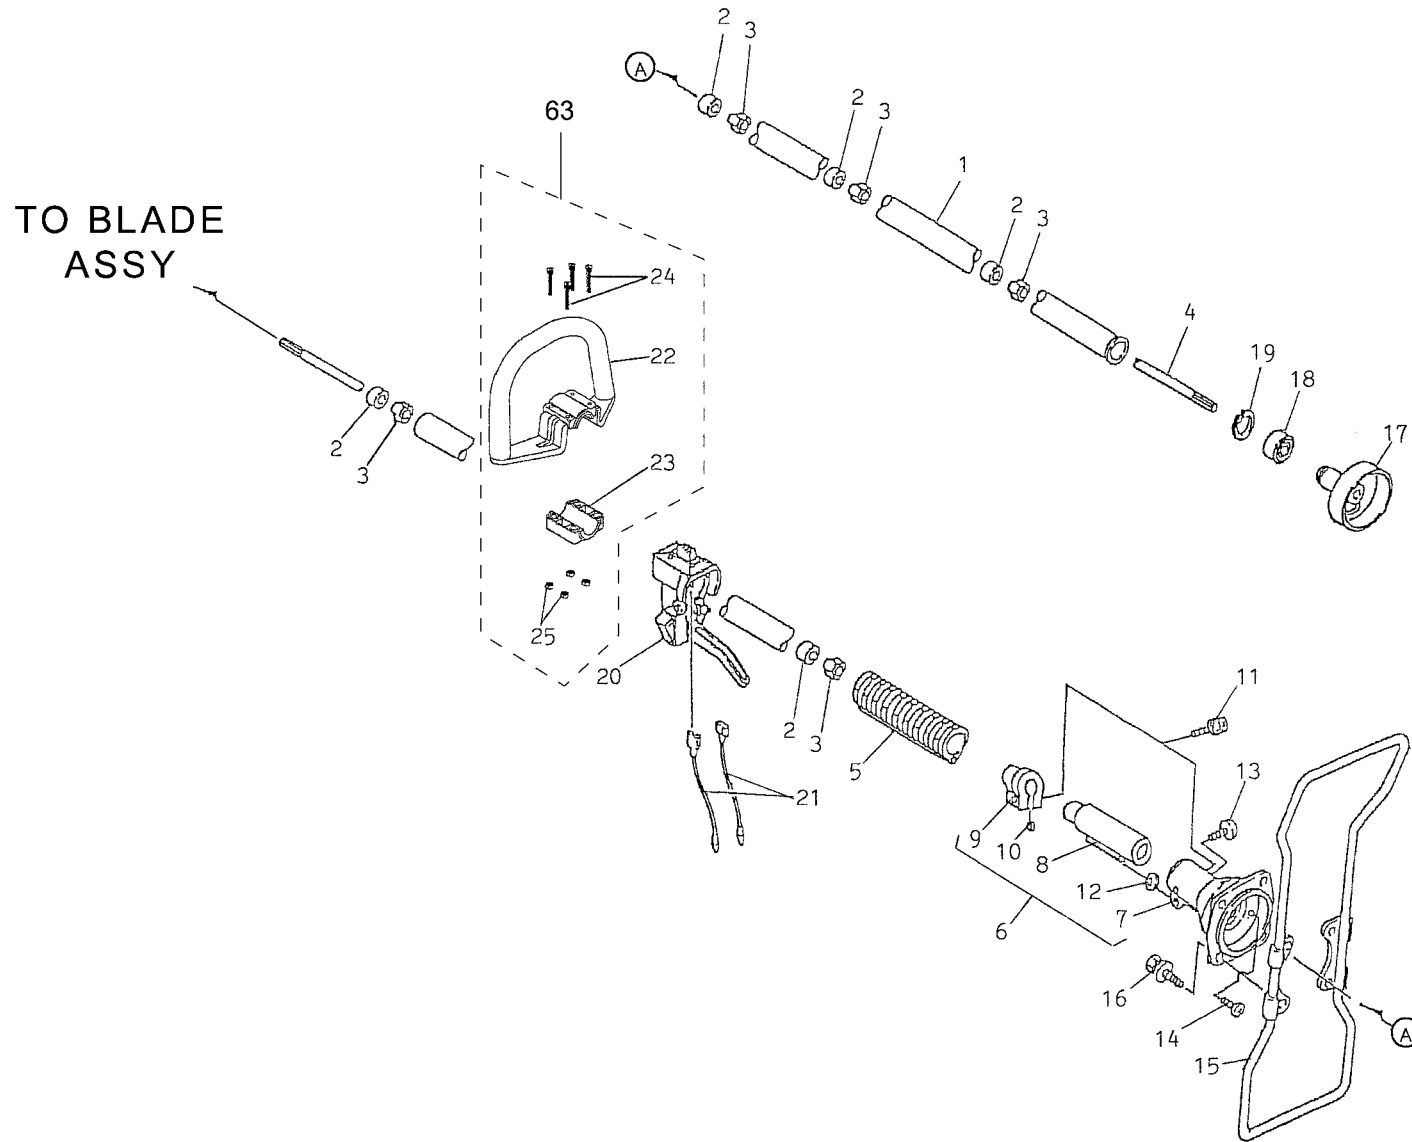

AHT2870M

TLE27FD-145

BODY

AHT2870M

TLE27FD-145

BODY

REF NO	PART NO	DESCRIPTION	QTY	NOTES
01	PW27501	DRIVE HOUSING ASSY (W/	1	
04	PW27505	DRIVE SHAFT 1540	1	
05	PW24005A	GRIP-DRIVE HOUSING	1	
06	PW25006	CLUTCH CASE ASSY	1	
07	PW25007	CASE-CLUTCH	1	
08	PW25008	INNER CASE W/CUSHION	1	
09	PW25009	HOLDER-CASE CLUTCH	1	
10	PW25010	COLLAR-SMALL	1	
11	B05X30W	BOLT W/WASHERS 5X30	2	
12	PW25012	COLLAR-LARGE	1	
13	AH26040	SCREW-TAPPING 5X14	1	
14	S05X10	SCREW 5X10	2	
15	PW24008	STAND	1	
16	B06X20W	BOLT W/WASHERS 6X20	4	
17	PW25017B	DRUM-CLUTCH	1	
18	PW24011	BEARING (6201-2RU)	1	
19	PW25019	RING-SNAP #12	1	
20	PW24015A	THROTTLE LEVER ASSY	1	
21	PW24016	WIRE-LEAD	2	
22	PW27507	LOOP HANDLE	1	
23	PW27508	BRACKET-LOOP HANDLE	1	
24	PW27509	SCREW-W/WASHERS-5X35-BLACK	4	
25	PW27510	NUT 5-BLACK	4	
63	PW27506	LOOP HANDLE ASSY	1