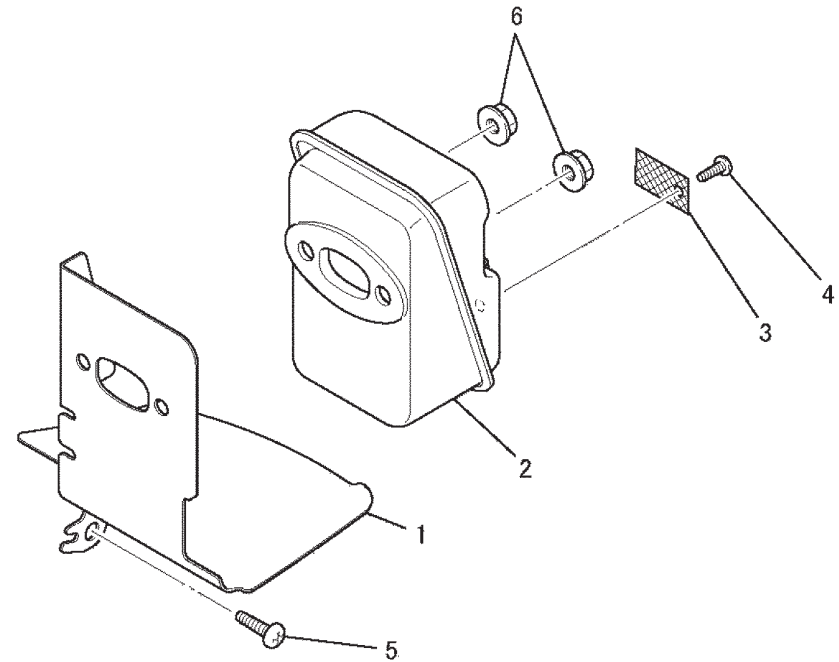

MUFFLER SYSTEM

REF NO	PART NO	DESCRIPTION	QTY	NOTES
01	TLE27013	GASKET-MUFFLER	1	
02	TLE27014	MUFFLER-ASSY	1	
03	TLE24043	SPARK-ARRESTER	1	
04	TLE23054	SCREW	1	
05	TLE24044	SCREW	1	
06	TLE24045	NUT-FLANGE	2